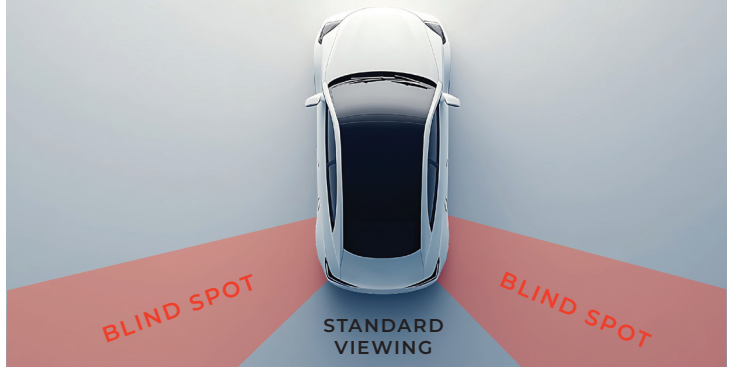

WITHOUT ROADVIEW

*Warranty terms, conditions and exclusions apply. This product is designed to assist with visibility but does not replace safe driving practices. Always drive with care.

POWERED BY
autoXtreme
ELECTRONICS