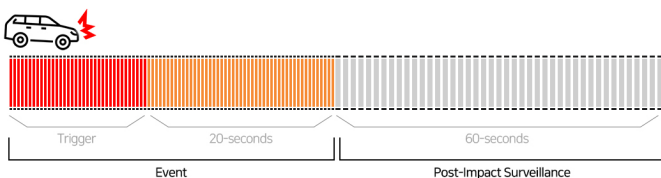

- Helps to provide evidence in the event of an accident by recording both video & audio on every drive.
- Premium video quality thanks to the SONY™ STARVIS image sensor in the front camera features Ultra-HD "4K" resolution (3840×2160p) recording.
- The rear camera also features Full-HD resolution (1920×1080p) recordings.
- Includes a 64GB memory card, which can be removed and plugged into a PC for downloading and sharing videos.
- Wi-Fi enabled for compatible smartphones using the FineVu WiFi App, save important videos on the go.
- Built-in GPS for keeping time, date, location and speed information.
- Smart park mode, consuming significantly less power than industry standard by impact monitoring only.
- Low-voltage battery protection and Ai heat protection.
- Built-in speed camera alerts.
- Hidden wiring installation meaning no messy wires.
- Comes with a 3 year nationwide warranty‡.

Consuming 98% less power than standard parking mode.*