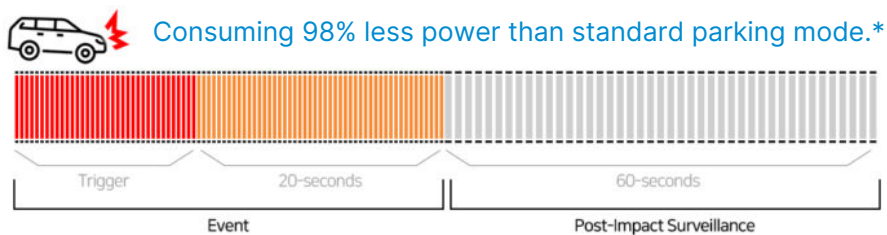

FINE Vu

2K

clarity for every
road ahead.

**COMPACT
SIZE**

Smaller than a
standard business
card.

**QUAD-HD
QUALITY**

QUAD-HD '2K'
resolution
(2560x1440px).

**SMART PARK
MODE**

For longer and more
reliable recordings
while parked.

Drive with peace of mind from day one.

AXGX35 DASH CAMERA

Records impact even when you're not around.

Provides clear evidence when it matters most.

REC

Could save you money by reducing insurance costs.*

*Insurance policies vary - check with your insurer for details.

WHY CHOOSE THE AXGX35?

Smart park mode, consuming significantly less power than industry standard by impact monitoring only.