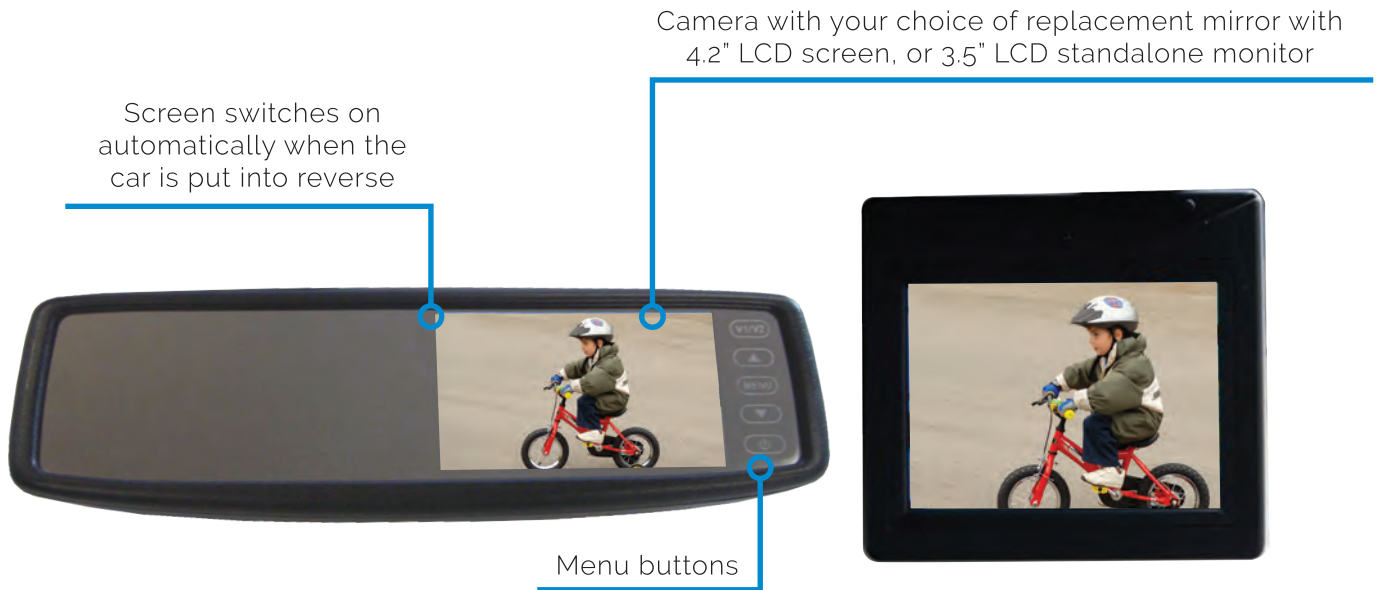

# SAFETY IS EVERYTHING

Reverse Camera

# REVERSE CAMERA

Feel the comfort of having 'eyes in the back of your head' with the reverse camera and monitor from AutoXtreme.

## Excellent picture.

Excellent picture in full sunlight, with full colour display.

## Automatic.

Automatically activates when a car is put into reverse.