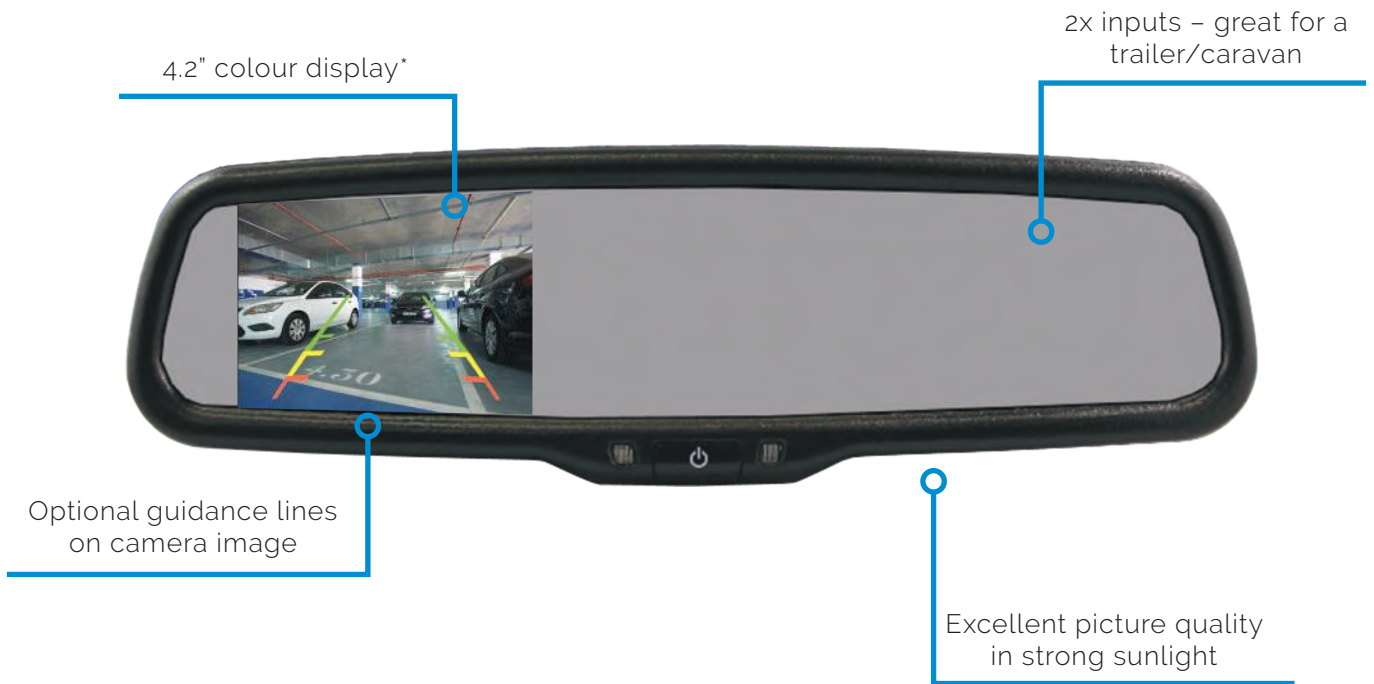

# EYES IN THE BACK OF YOUR HEAD

Premium Reverse Camera

# PREMIUM REVERSE CAMERA

This innovative product allows for a seamless OEM style mirror replacement on a most vehicles, including but not limited to Ford's, Mazda's and Volkswagen's with rain sensing wipers.

## Excellent picture.

Excellent picture in full sunlight, with auto dimming.

## Discreet design.

Full OEM integrated look to match your car.

\*Size of colour display will depend on unit purchased. Units vary per state.